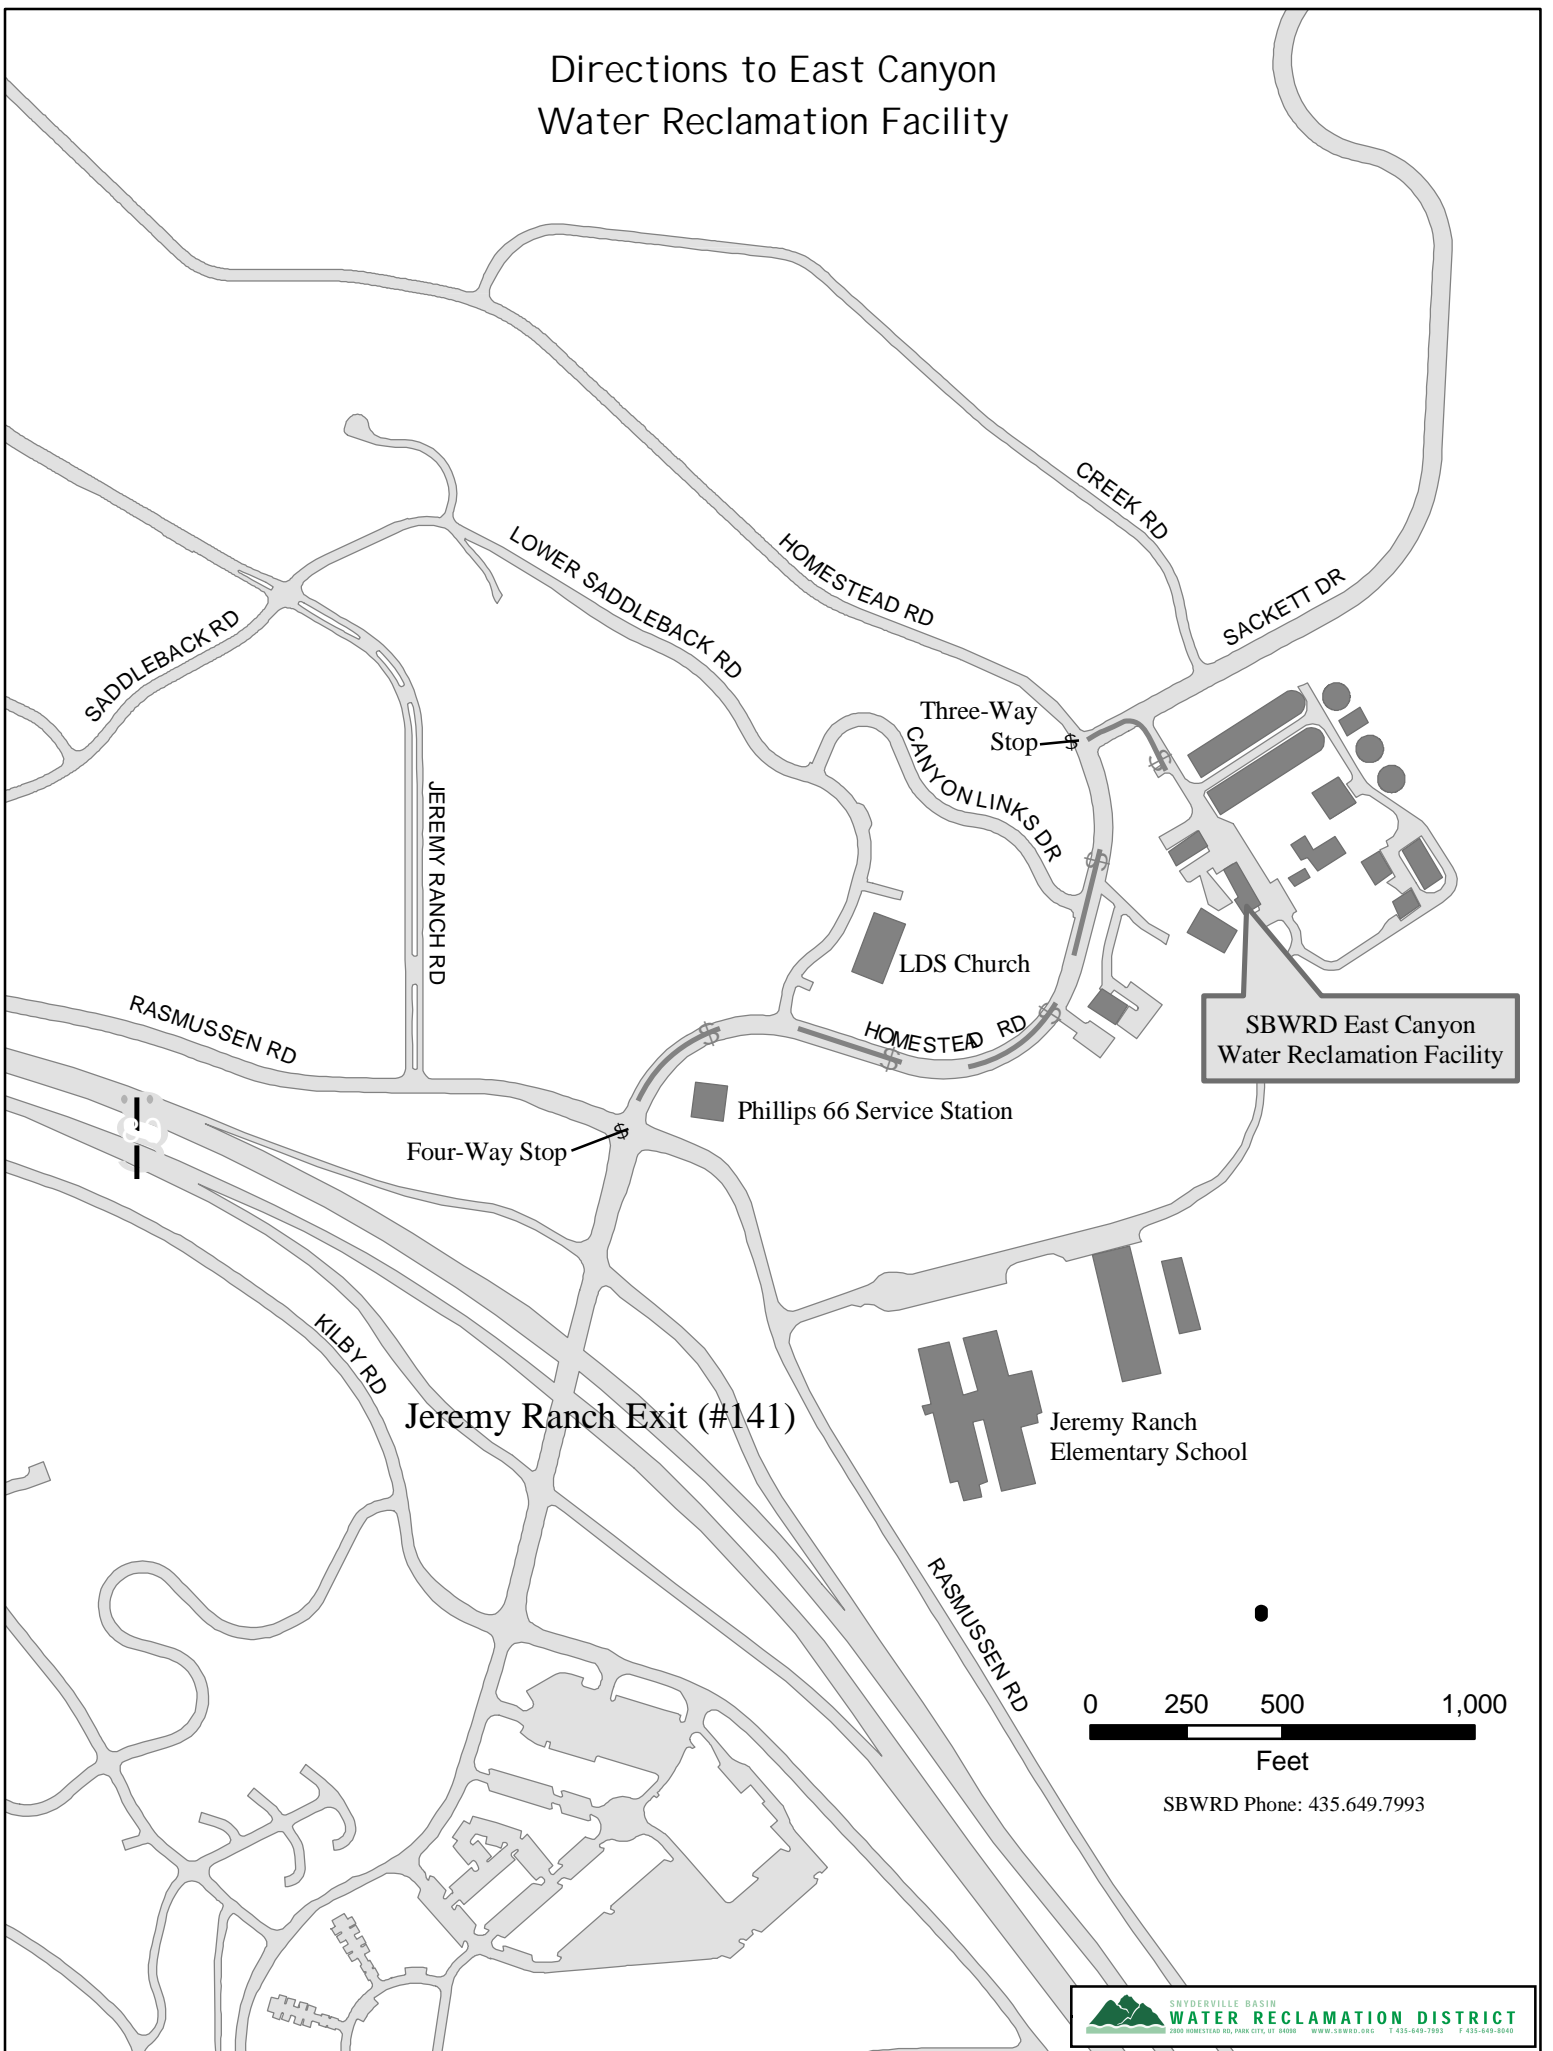

Directions to East Canyon Water Reclamation Facility

SBWRD East Canyon
Water Reclamation Facility

Jeremy Ranch Exit (#141)

SBWRD Phone: 435.649.7993